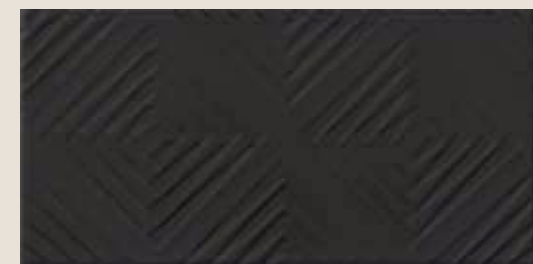

# Motivo

Arsenico

CIRCLE

DROP

SHELL

SQUARE

FRAME

WAVE