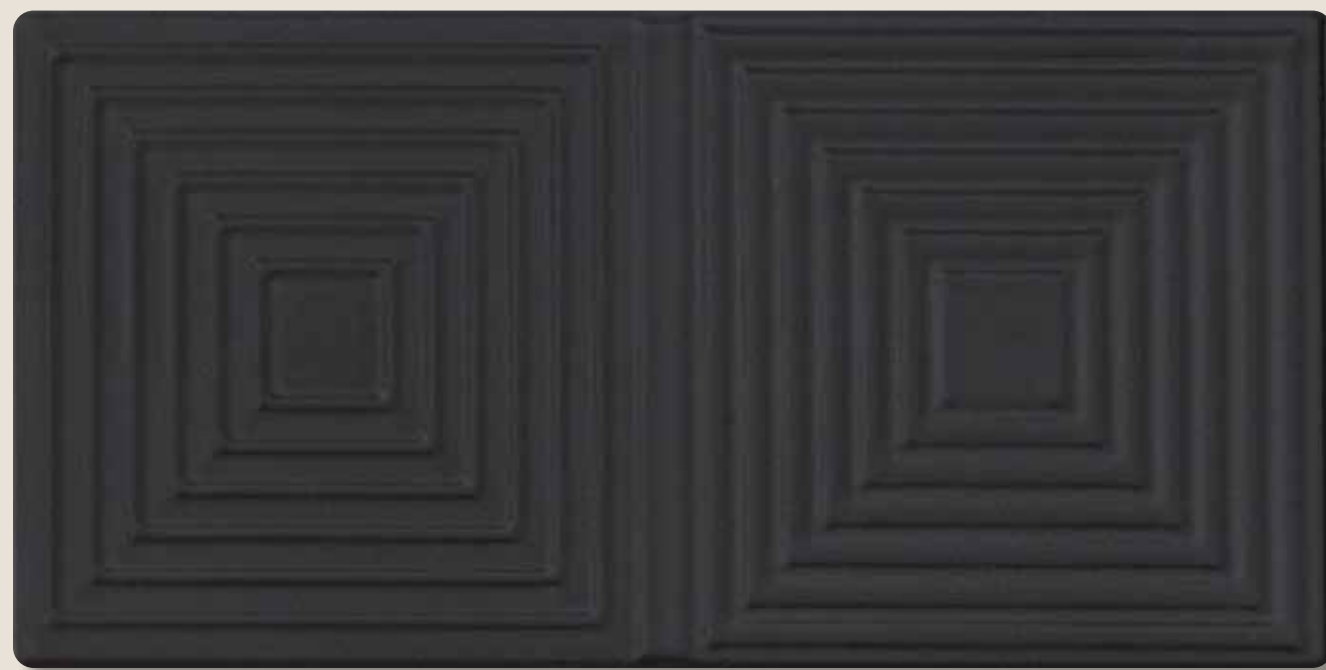

Motivo

Arsenico

La Collezione
si compone di
6 decori
declinati in 2
varianti colore.

This Collection is composed by six
motifs available in two colours.

La luce,
specchiandosi sulla
superficie gioca
a rimpiazzino tra i
pieni e i vuoti del
disegno.

Light, reflecting on the tile surface,
seems playing hide and seek with the
pattern self.

10x20

Talco