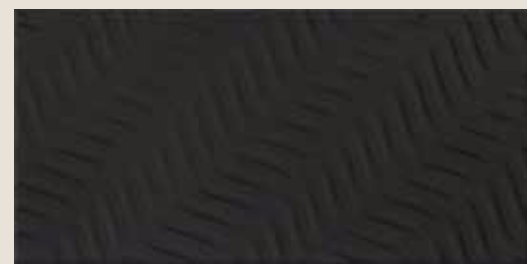

# Motivo

Arsenico

CIRCLE

DROP

SHELL

SQUARE

FRAME

WAVE